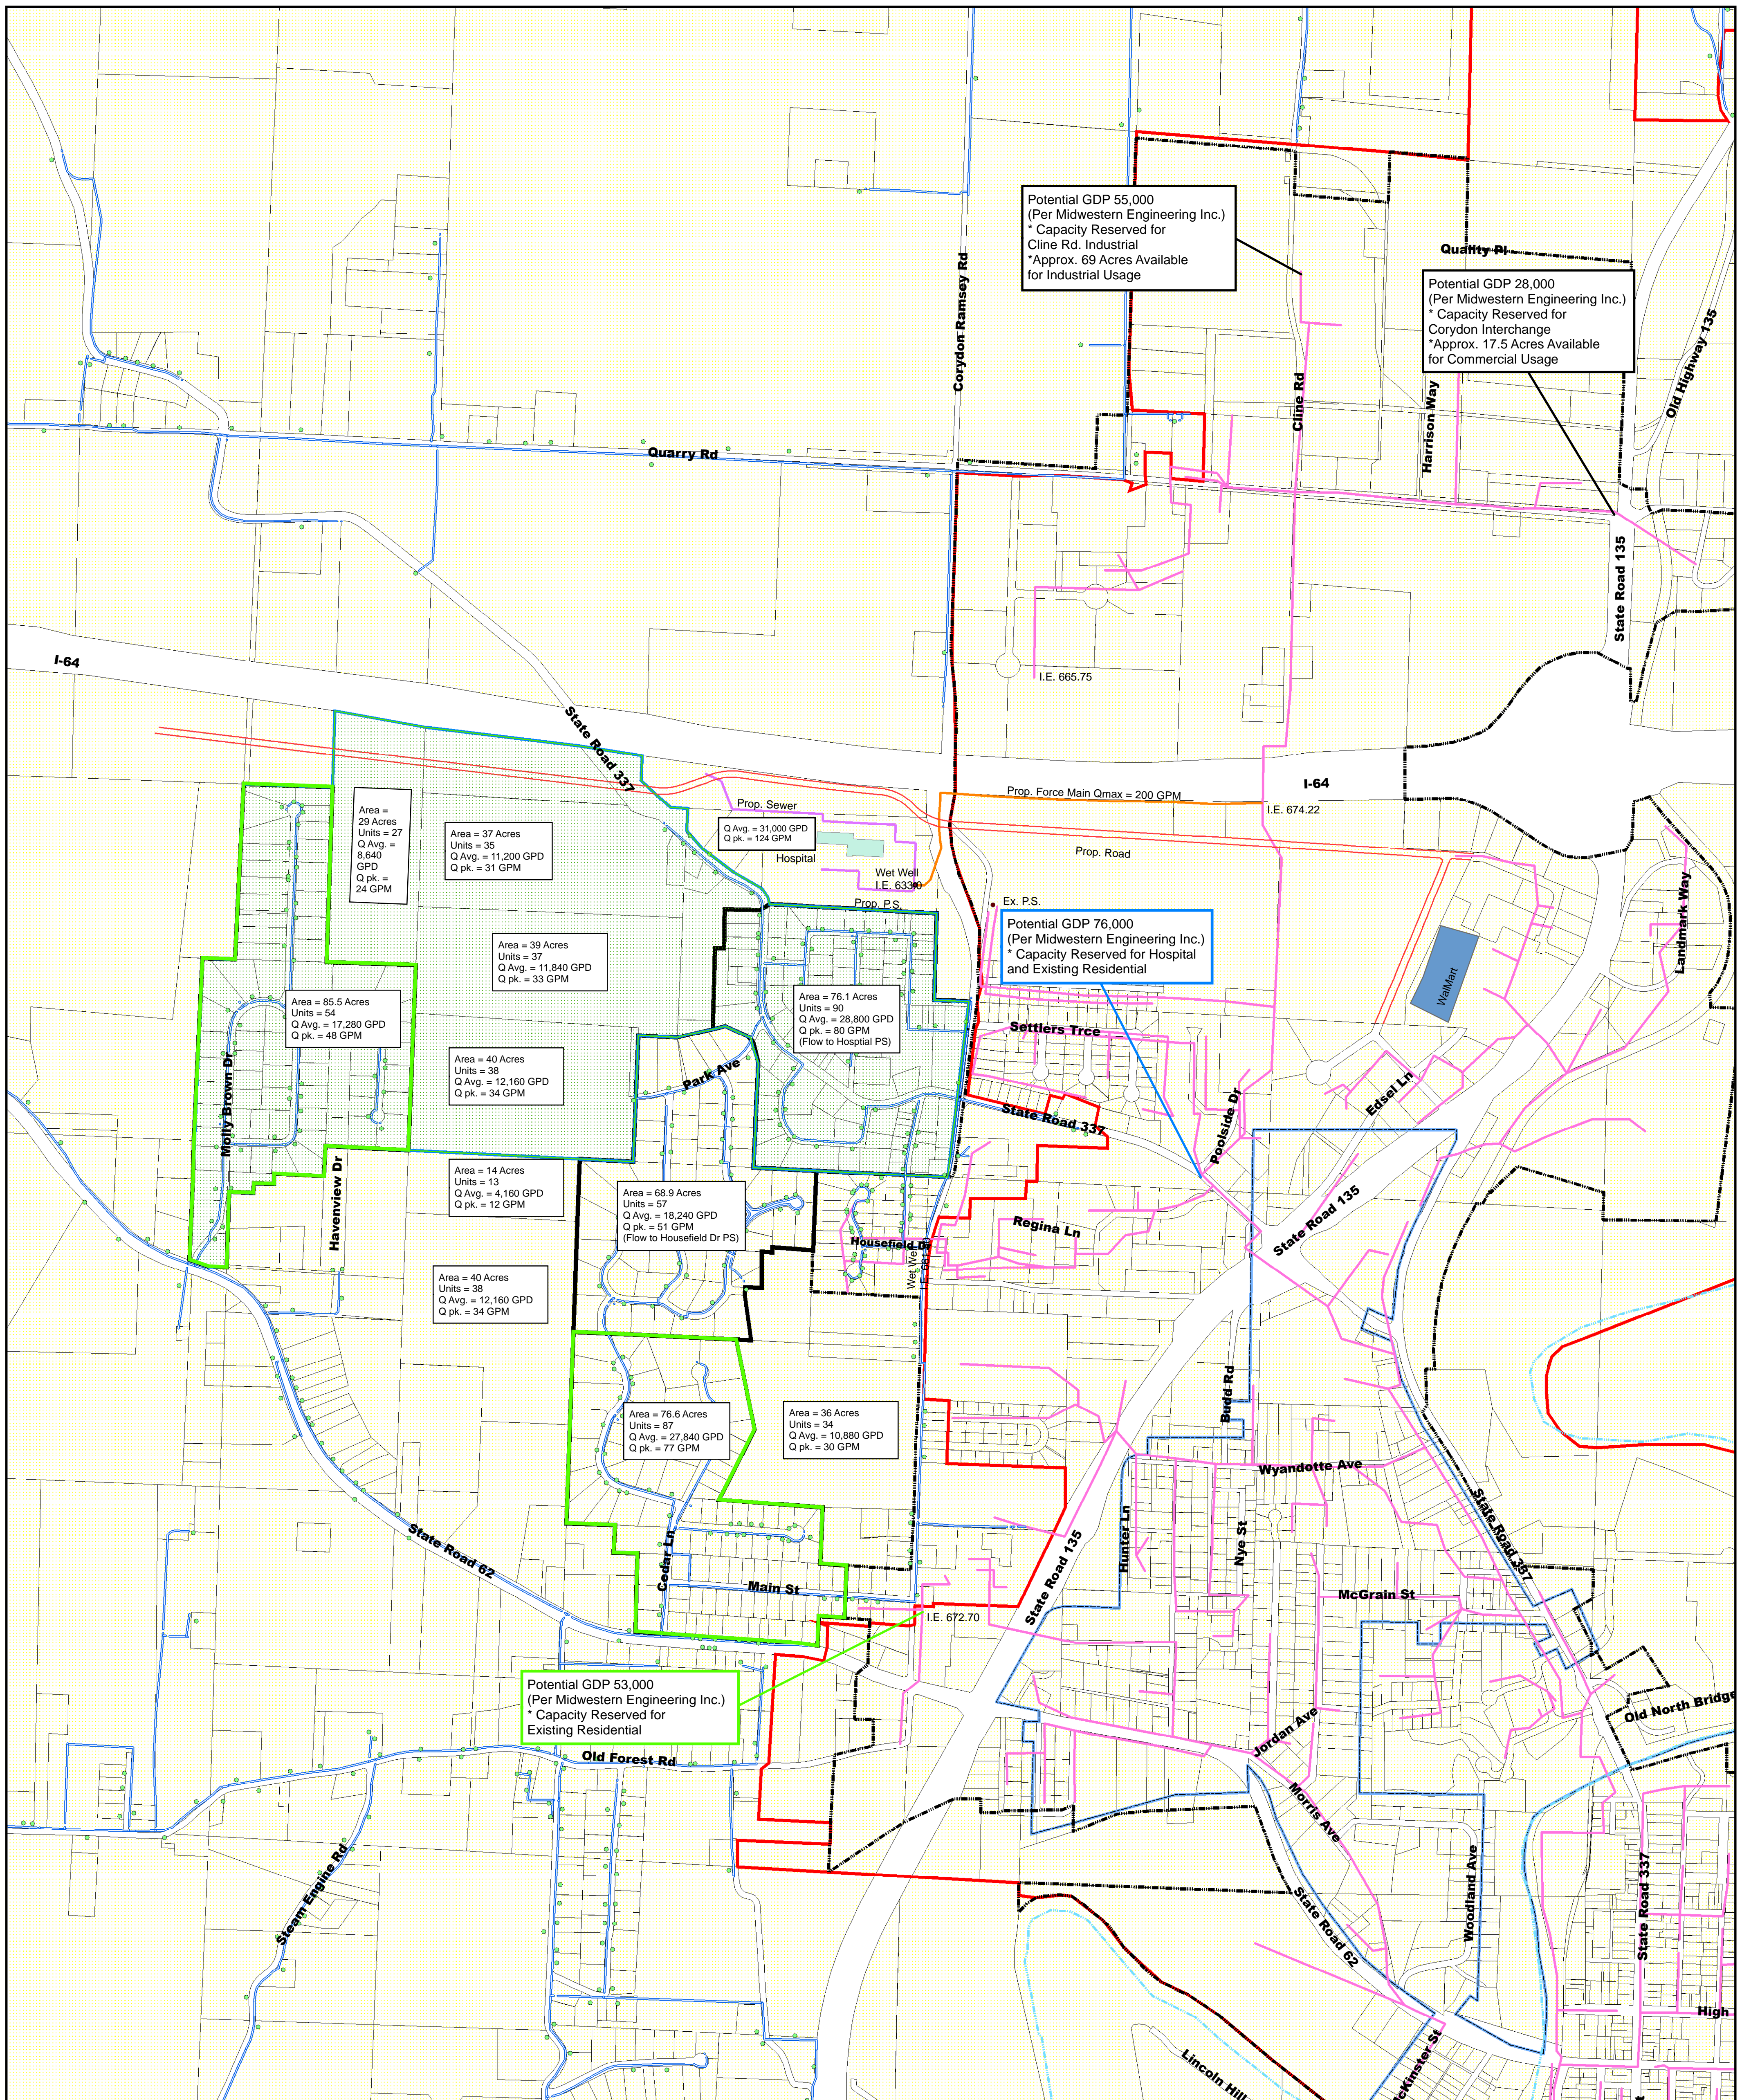

HARRISON COUNTY SEWER DISTRICT: CORYDON BOUNDARY

- ▲ WWTP
- Sewer
- Ramsey Water Meter
- Streams
- Ramsey Water Line
- Corydon Sewer Service
- Ramsey Water Boundary
- Incorporated Area
- Parcel
- Subdivision
- PS_Bndy